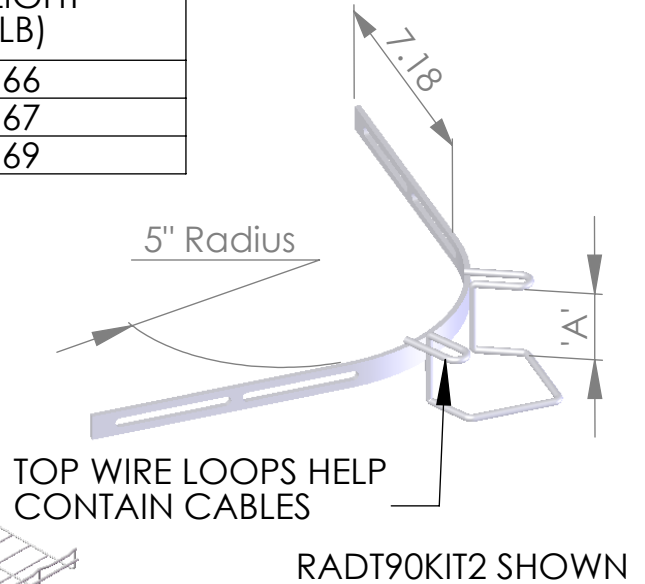

PART NUMBER	'A' in (mm)	WEIGHT (LB)
RADT90KIT2	1.97 (50)	.66
RADT90KIT4	3.93 (105)	.67
RADT90KIT6	5.93 (150)	.69

**NOTES:**

1. SECURELY FASTENS TEE (AND 90 deg) FITTINGS FOR A RIGID CONNECTION
2. ONE KIT CREATES ONE TEE (OR TWO 90 deg) FITTING
3. FINISHES AVAILABLE:
  - EZ
  - GC
  - BL
  - PE
3. PACKAGED QTY: ONE KIT
4. ONE KIT INCLUDES: 2 = RADT90(2, 4, OR 6) RADIUS SPLICES  
10 = EZBN1/4  
8 = CE25 (SMALL) WASHERS  
4 = CE40 (LARGE) WASHERS

This drawing is the property of **CABLOFIL, INC.**

Cannot be copied or transferred to a third party without written authorization

DRAWN DWK	DATE 10/9/08	CHECKED -	DATE -	APP'D -	DATE -
<p>RADT90KIT2, 4, 6 WITH TOP WIRE LOOPS</p>				<p>SCALE: -</p>	
				<p><b>CABLOFIL®</b></p> <p>CABCS0309</p>	