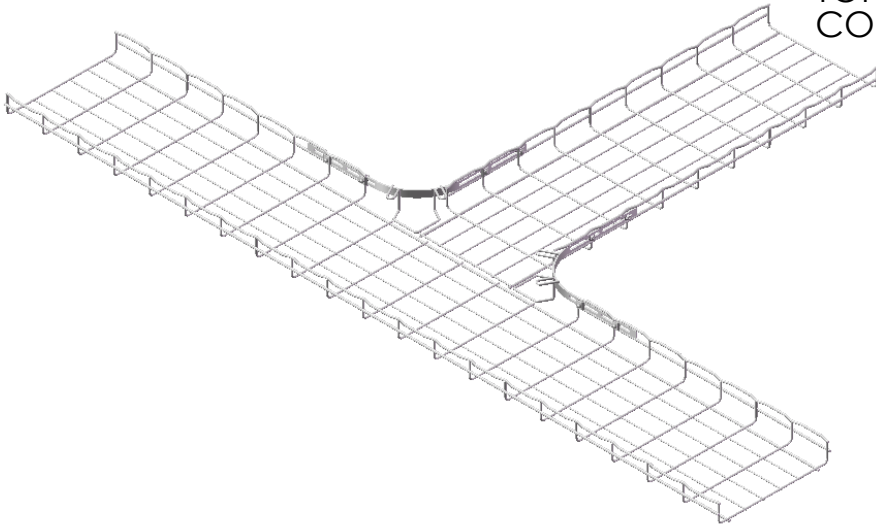

PART NUMBER	'A' in (mm)	WEIGHT (LB)
RADT90KIT2	1.97 (50)	.66
RADT90KIT4	3.93 (105)	.67
RADT90KIT6	5.93 (150)	.69

**NOTES:**

1. SECURELY FASTENS TEE (AND 90 deg) FITTINGS FOR A RIGID CONNECTION
2. ONE KIT CREATES ONE TEE (OR TWO 90 deg) FITTING
3. FINISHES AVAILABLE:
  - EZ
  - GC
  - BL
  - PE
3. PACKAGED QTY: ONE KIT
4. ONE KIT INCLUDES: 2 = RADT90(2, 4, OR 6) RADIUS SPLICES  
10 = EZBN1/4  
8 = CE25 (SMALL) WASHERS  
4 = CE40 (LARGE) WASHERS

This drawing is the property of **CABLOFIL, INC.**

Cannot be copied or transferred to a third party without written authorization

DRAWN DWK	DATE 10/9/08	CHECKED -	DATE -	APP'D -	DATE -
<p>RADT90KIT2, 4, 6 WITH TOP WIRE LOOPS</p>				<p>SCALE: -</p>	
				<p><b>CABLOFIL®</b></p> <p>CABCS0309</p>	